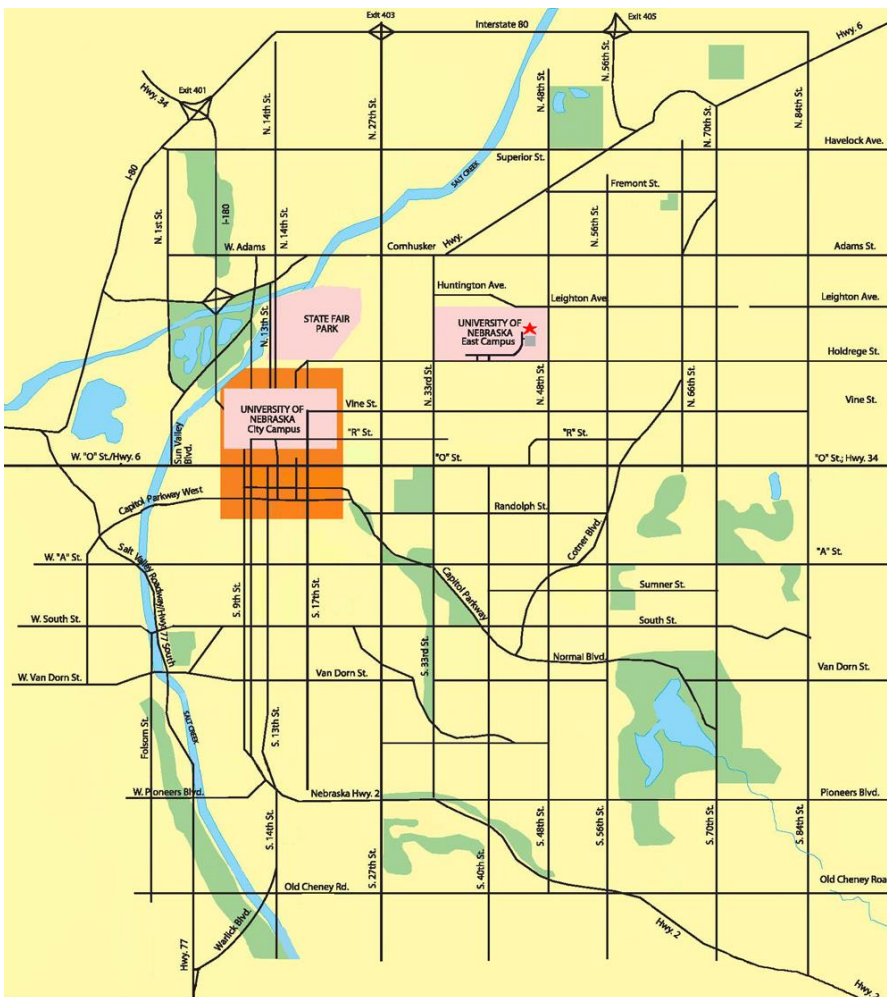

## If coming from the East or West on I-80:

- Exit on 56<sup>th</sup> Street. Turn south and continue until you reach Cornhusker Highway.
- Turn right (west) onto Cornhusker Highway and continue until you reach 48<sup>th</sup> Street.
- Turn left (south) on 48<sup>th</sup> and go to Holdrege Street.
- Turn right (west) onto Holdrege Street, and continue to 40<sup>th</sup> Street.
- Turn right (north) on 40<sup>th</sup> Street into East Campus.
- Turn sharp right (east) again, and follow the East Campus Loop until you reach the Law College, which will be the second building on your right (east).

## If coming to Lincoln from the Southeast on Highway 2:

- Turn right (north) onto 84<sup>th</sup> Street and continue several miles until you reach Holdrege Street (approximately 1 mile north of O Street).
- Turn left (west) on Holdrege. Continue to 40<sup>th</sup> Street and turn right (north) into East Campus.
- Turn sharp right (east) again, and follow the East Campus Loop until you reach the Law College, which will be the second building on your right (east).

## If coming to Lincoln from the Southwest on Highway 77:

- Exit Hwy. 77 at Warlick Blvd. Turn right (east) onto Warlick Blvd.
- Continue on Warlick Blvd./14<sup>th</sup> Street to Highway 2.
- Turn right (east) onto Highway 2 and continue to 27<sup>th</sup> Street.
- Turn left (north) onto 27<sup>th</sup> Street. Continue several miles until you reach Holdrege Street (approximately 1 mile north of O Street).
- Turn right (east) on Holdrege. Continue to 40<sup>th</sup> Street and turn left (north) into East Campus.
- Turn right (east), and follow the East Campus Loop until you reach the Law College, which will be the second building on your right (east).

## Note

The street address for the College of Law may not be searchable in online mapping programs. To get directions online, use the address “1499 N. 40<sup>th</sup> St., Lincoln, NE” or the intersection of Fair Street and East Campus Loop Road.