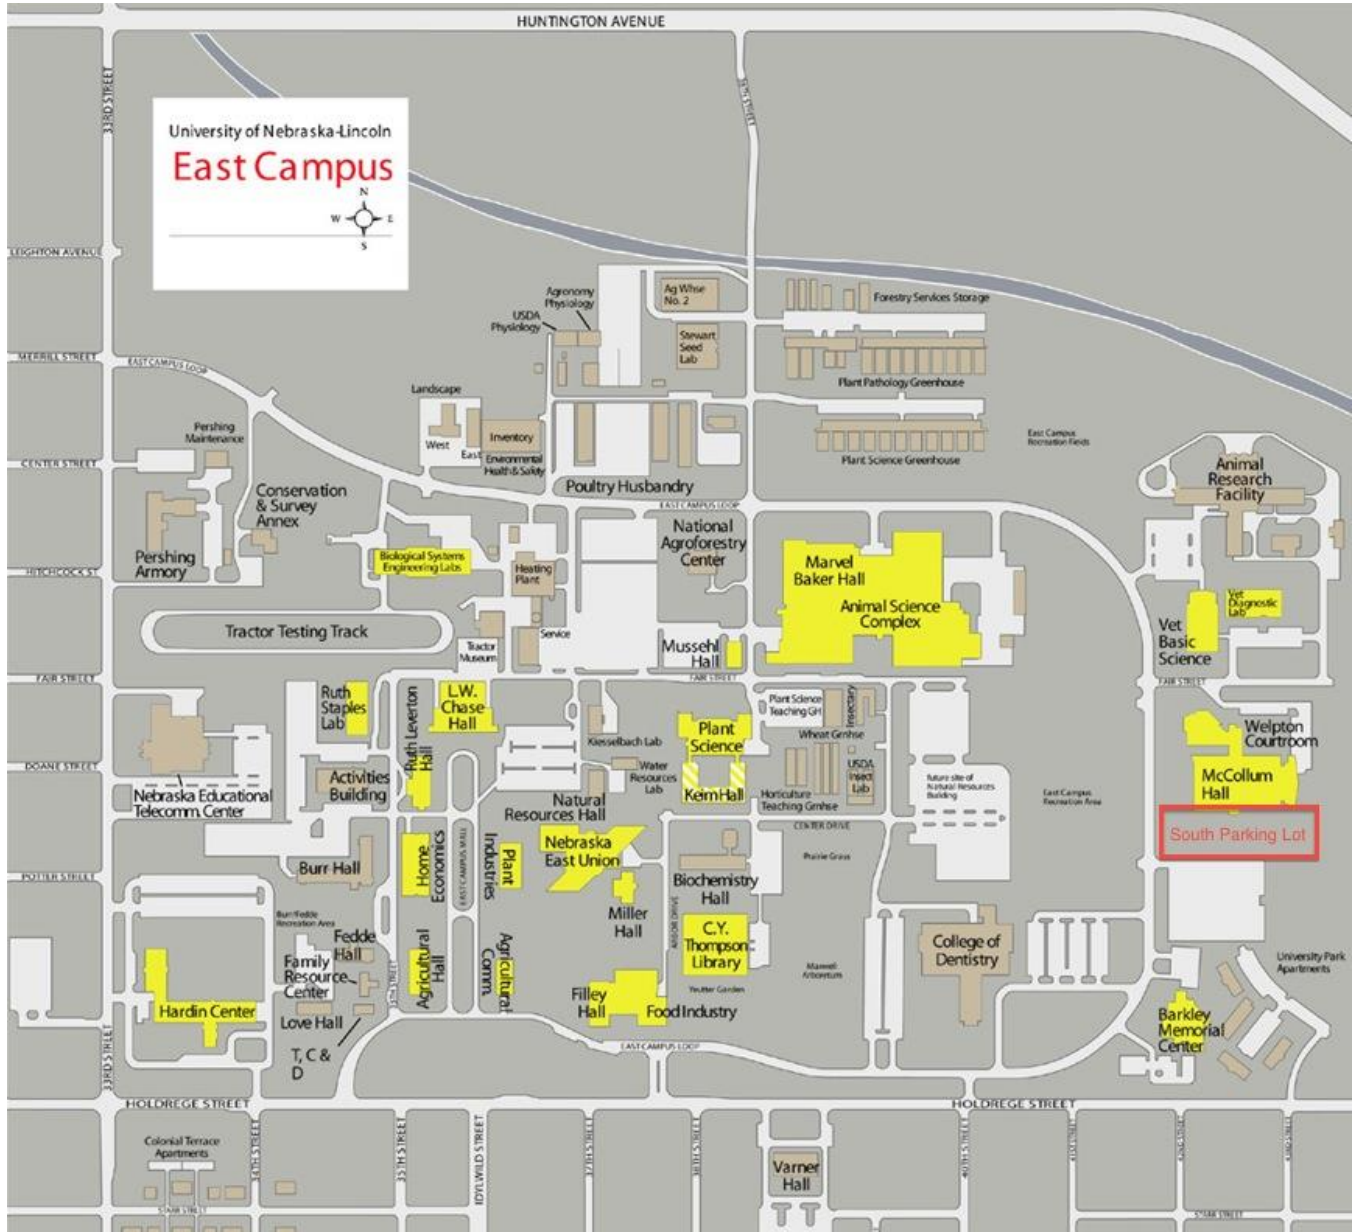

Parking

Visitor parking is available in the lot on the south side of the building. To avoid a ticket, please use the marked visitor spots on the west side of the parking lot and register your vehicle (make, model, color, and license plate number) with the Entrepreneurial Clinic (Rm. 7 downstairs).

Registration of your vehicle in the Clinic does not guarantee you will not receive a ticket. If you receive a parking ticket during your visit, please bring it to the Clinic Office and we will have it cleared.